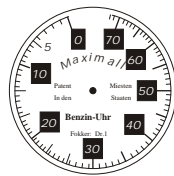

Full airplane kits include part as part of the metal sets. Stand alone kits have 1/64 plywood indicators cut.

PARTS