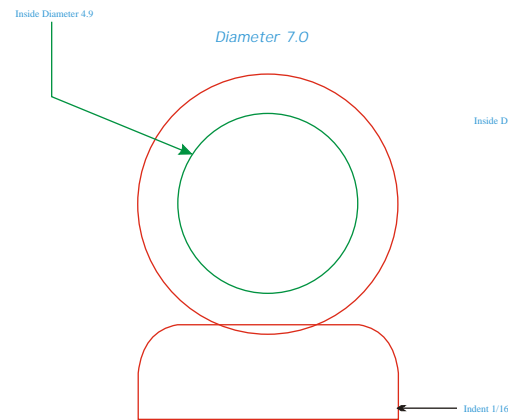

Part # 608F

Diameter 14.125

1/3 SCALE

Part # 607F

Diameter 10.625

1/4 SCALE

Part # 606F

Diameter 7.0

1/6 SCALE

Part # 605F

Diameter 3.5

1/12 SCALE

Part # 613F

Note 1/8 Fokker cowl dimensions are exactly 50% of part 607F.

Fokker
 ARIZONA MODEL AIRCRAFTERS
A registered trademark of Digital Design LLC
 13814 N.56th Place, Scottsdale, Arizona 85254