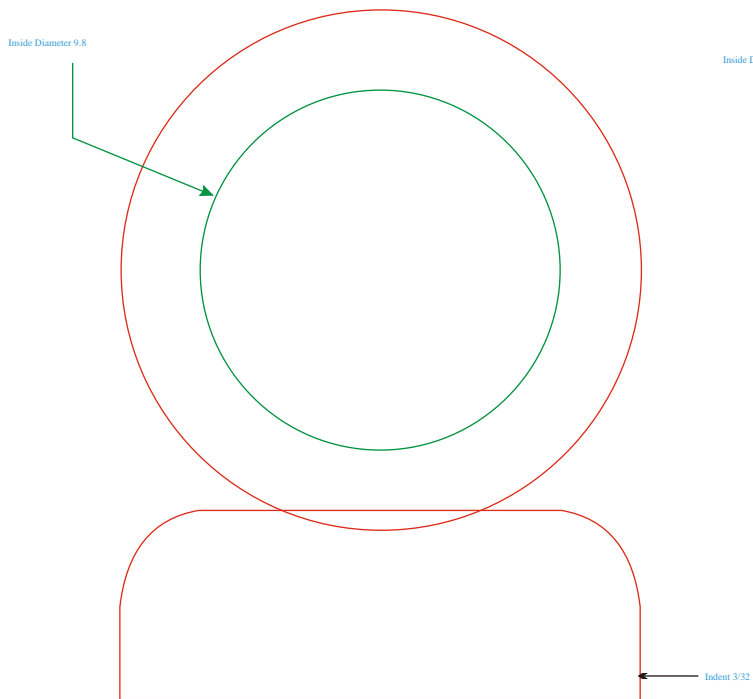

Part # 608F

Diameter 14.125

1/3 SCALE

Part # 607F

Diameter 10.625

1/4 SCALE

Part # 606F

Diameter 7.0

1/6 SCALE

Part # 605F

Diameter 3.5

1/12 SCALE

Part # 613F

Note 1/8 Fokker cowl dimensions are exactly 50% of part 607F.

Fokker
 ARIZONA MODEL AIRCRAFTERS
A registered trademark of Digital Design LLC
 13814 N.56th Place, Scottsdale, Arizona 85254