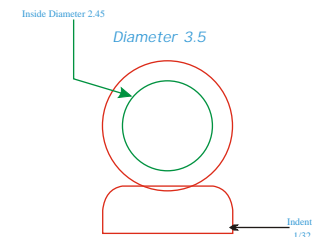

Part # 608F

Diameter 14.125

1/3 SCALE

Part # 607F

Diameter 10.625

1/4 SCALE

Part # 606F

Diameter 7.0

1/6 SCALE

Part # 605F

Diameter 3.5

1/12 SCALE

Part # 613F

Note 1/8 Fokker cowl dimensions are exactly 50% of part 607F.

Fokker
 ARIZONA MODEL AIRCRAFTERS
A registered trademark of Digital Design LLC
 13814 N.56th Place, Scottsdale, Arizona 85254