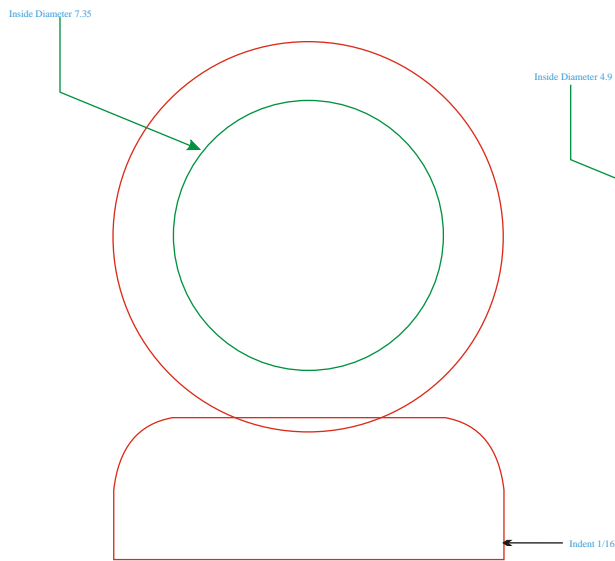

Part # 608F

Diameter 14.125

1/3 SCALE

Part # 607F

Diameter 10.625

1/4 SCALE

Part # 606F

Diameter 7.0

1/6 SCALE

Part # 605F

Diameter 3.5

1/12 SCALE

Part # 613F

Note 1/8 Fokker cowl dimensions are exactly 50% of part 607F.

Fokker
 ARIZONA MODEL AIRCRAFTERS
A registered trademark of Digital Design LLC
 13814 N.56th Place, Scottsdale, Arizona 85254